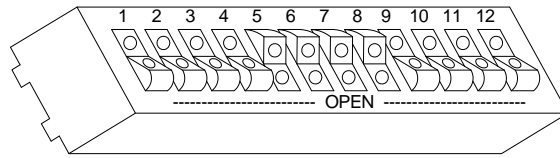

16-Pulse Speedometer 16,000 PPM Calibration Chart

(Default Dip Switch Setting)

(Switch 5 6 7 8 OPEN)

Set speedometer switches **5 6 7 8 OPEN**, all others closed (*code for 16,000 PPM*). Drive vehicle at 60mph. If the speedometer reads other than 60, set switches per chart below.